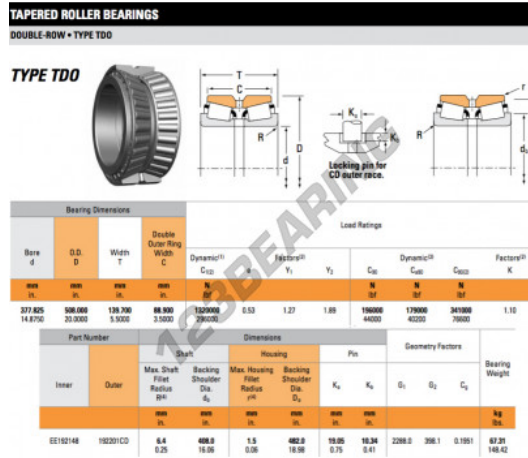

# Tapered roller bearing EE192148-192201CD-TIMKEN - EE192148-192201CD-TIMKEN

<https://www.123bearing.com/bearing-housing/roller-bearing/tapered/ee192148-192201cd-timken>

## PRODUCT FEATURES

Brand	TIMKEN
N° Ean13	3663952363936
Inside diameter	377.825 mm
Inside diameter	14 7/8" inch
Outside diameter	508 mm
Outside diameter	20" inch
Thickness	139.7 mm
Thickness	5 1/2" inch
Packaging	1