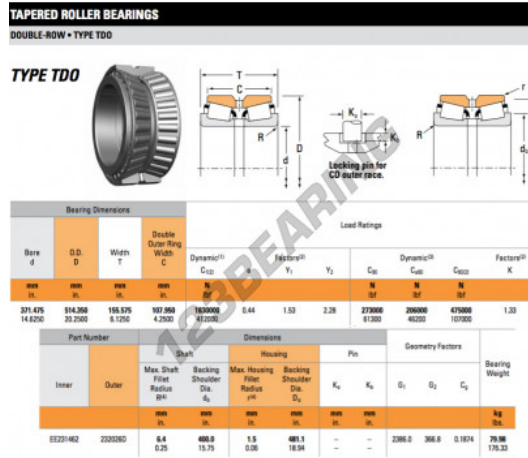

Tapered roller bearing EE231462-232026D-TIMKEN - EE231462-232026D-TIMKEN

<https://www.123bearing.com/bearing-housing/roller-bearing/tapered/ee231462-232026d-timken>

PRODUCT FEATURES

Brand	TIMKEN
N° Ean13	3663952363929
Inside diameter	371.475 mm
Inside diameter	14 5/8" inch
Outside diameter	514.35 mm
Outside diameter	20 1/4" inch
Thickness	155.575 mm
Thickness	6 1/8" inch
Packaging	1