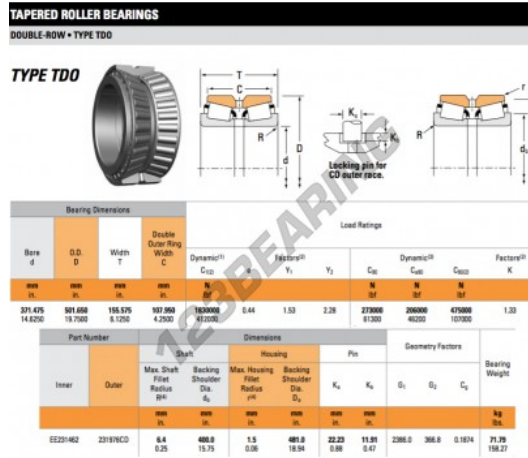

Tapered roller bearing EE231462-231976CD-TIMKEN - EE231462-231976CD-TIMKEN

<https://www.123bearing.com/bearing-housing/roller-bearing/tapered/ee231462-231976cd-timken>

PRODUCT FEATURES

Brand	TIMKEN
N° Ean13	3663952363912
Inside diameter	371.475 mm
Inside diameter	14 5/8" inch
Outside diameter	501.65 mm
Outside diameter	19 3/4" inch
Thickness	155.575 mm
Thickness	6 1/8" inch
Packaging	1