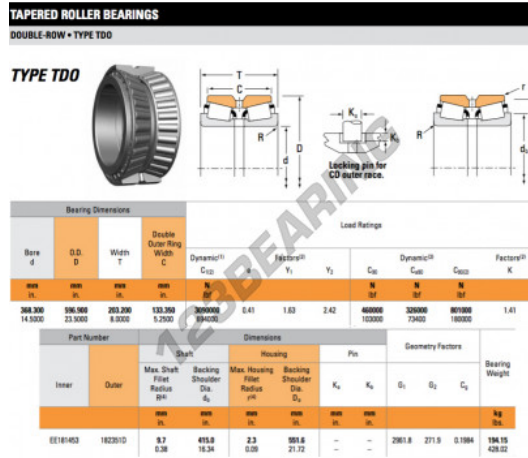

# Tapered roller bearing EE181453-182351D-TIMKEN - EE181453-182351D-TIMKEN

<https://www.123bearing.com/bearing-housing/roller-bearing/tapered/ee181453-182351d-timken>

## PRODUCT FEATURES

Brand	TIMKEN
N° Ean13	3663952363905
Inside diameter	368.3 mm
Outside diameter	596.9 mm
Thickness	203.2 mm
Packaging	1

[contact@123bearing.com](mailto:contact@123bearing.com)

(646) 712 9672