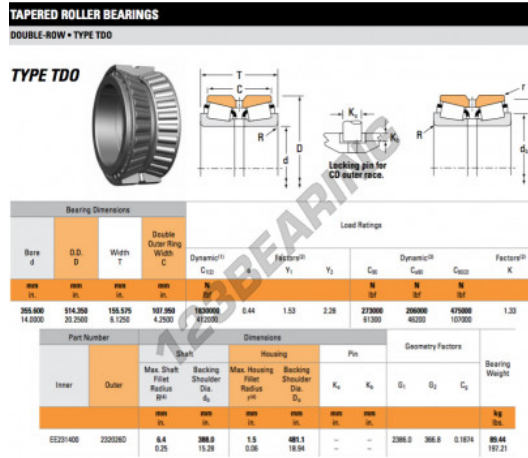

# Tapered roller bearing EE231400-232026D-TIMKEN - EE231400-232026D-TIMKEN

<https://www.123bearing.com/bearing-housing/roller-bearing/tapered/ee231400-232026d-timken>

## PRODUCT FEATURES

Brand	TIMKEN
N° Ean13	3663952363868
Inside diameter	355.6 mm
Inside diameter	14" inch
Outside diameter	514.35 mm
Outside diameter	20 1/4" inch
Thickness	155.575 mm
Thickness	6 1/8" inch
Packaging	1