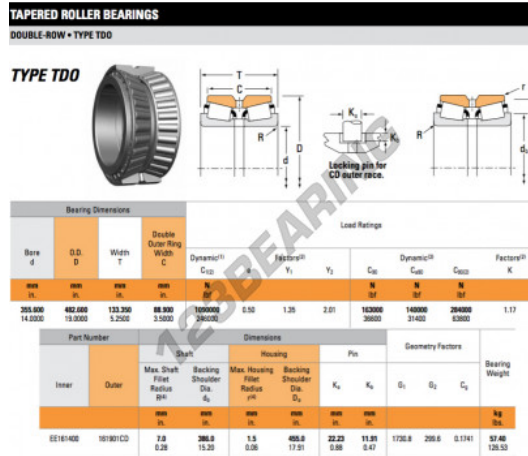

Tapered roller bearing EE161400-161901CD-TIMKEN - EE161400-161901CD-TIMKEN

<https://www.123bearing.com/bearing-housing/roller-bearing/tapered/ee161400-161901cd-timken>

PRODUCT FEATURES

Brand	TIMKEN
N° Ean13	3663952363844
Inside diameter	355.6 mm
Outside diameter	482.6 mm
Thickness	133.35 mm
Packaging	1