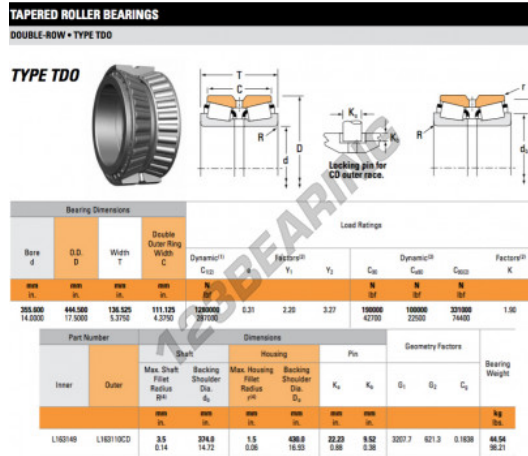

Tapered roller bearing L163149-L163110CD-TIMKEN - L163149-L163110CD-TIMKEN

<https://www.123bearing.com/bearing-housing/roller-bearing/tapered/l163149-l163110cd-timken>

PRODUCT FEATURES

Brand	TIMKEN
N° Ean13	3663952363837
Inside diameter	355.6 mm
Inside diameter	14" inch
Outside diameter	444.5 mm
Outside diameter	17 1/2" inch
Thickness	136.525 mm
Thickness	5 3/8" inch
Packaging	1