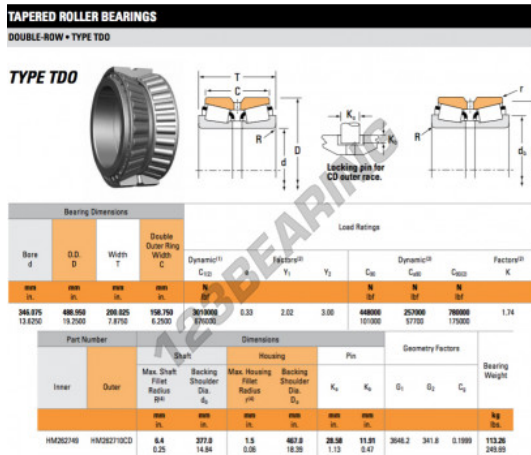

Tapered roller bearing HM262749-HM262710CD-TIMKEN - HM262749-HM262710CD-TIMKEN

<https://www.123bearing.com/bearing-housing/roller-bearing/tapered/hm262749-hm262710cd-timken>

PRODUCT FEATURES

Brand	TIMKEN
N° Ean13	3663952363806
Inside diameter	346.075 mm
Outside diameter	488.95 mm
Thickness	200.025 mm
Packaging	1