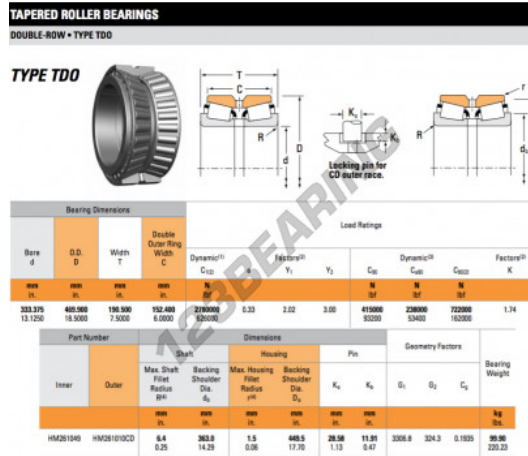

# Tapered roller bearing HM261049-HM261010CD-TIMKEN - HM261049-HM261010CD-TIMKEN

<https://www.123bearing.com/bearing-housing/roller-bearing/tapered/hm261049-hm261010cd-timken>

## PRODUCT FEATURES

Brand	TIMKEN
N° Ean13	3663952363691
Inside diameter	333.375 mm
Outside diameter	469.9 mm
Thickness	190.5 mm
Packaging	1

[contact@123bearing.com](mailto:contact@123bearing.com)

(646) 712 9672