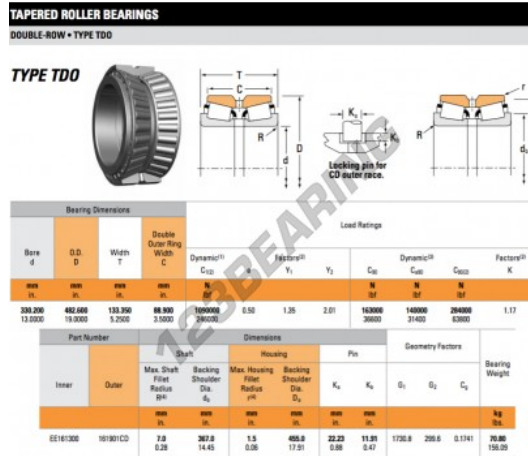

Tapered roller bearing EE161300-161901CD-TIMKEN - EE161300-161901CD-TIMKEN

<https://www.123bearing.com/bearing-housing/roller-bearing/tapered/ee161300-161901cd-timken>

PRODUCT FEATURES

Brand	TIMKEN
N° Ean13	3663952363653
Inside diameter	330.2 mm
Inside diameter	13" inch
Outside diameter	482.6 mm
Outside diameter	19" inch
Thickness	133.35 mm
Thickness	5 1/4" inch
Packaging	1