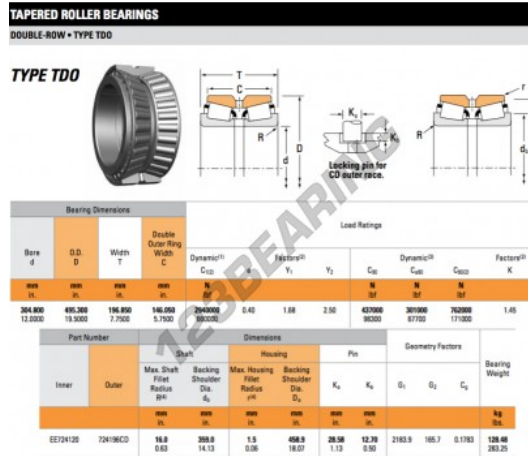

Tapered roller bearing EE724120-724196CD-TIMKEN - EE724120-724196CD-TIMKEN

<https://www.123bearing.com/bearing-housing/roller-bearing/tapered/ee724120-724196cd-timken>

PRODUCT FEATURES

Brand	TIMKEN
N° Ean13	3663952363530
Inside diameter	304.8 mm
Outside diameter	495.3 mm
Thickness	196.85 mm
Packaging	1