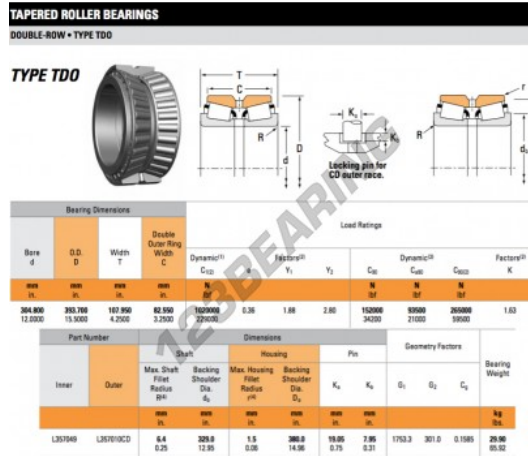

# Tapered roller bearing L357049-L357010CD-TIMKEN - L357049-L357010CD-TIMKEN

<https://www.123bearing.com/bearing-housing/roller-bearing/tapered/l357049-l357010cd-timken>

## PRODUCT FEATURES

Brand	TIMKEN
N° Ean13	3663952362809
Inside diameter	304.8 mm
Outside diameter	393.7 mm
Thickness	107.95 mm
Weight	29480 g
Packaging	1
Standard	No standard

[contact@123bearing.com](mailto:contact@123bearing.com)