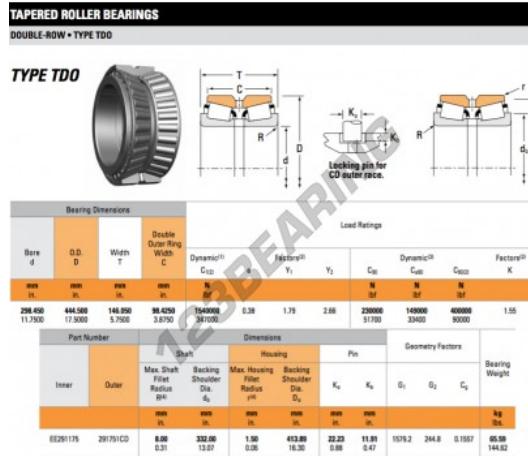

# Tapered roller bearing EE291175-191751CD-TIMKEN - EE291175-191751CD-TIMKEN

<https://www.123bearing.com/bearing-housing/roller-bearing/tapered/ee291175-191751cd-timken>

## PRODUCT FEATURES

Brand	TIMKEN
N° Ean13	3663952362755
Inside diameter	298.45 mm
Inside diameter	11 3/4" inch
Outside diameter	444.5 mm
Outside diameter	17 1/2" inch
Thickness	146.05 mm
Thickness	5 3/4" inch
Packaging	1