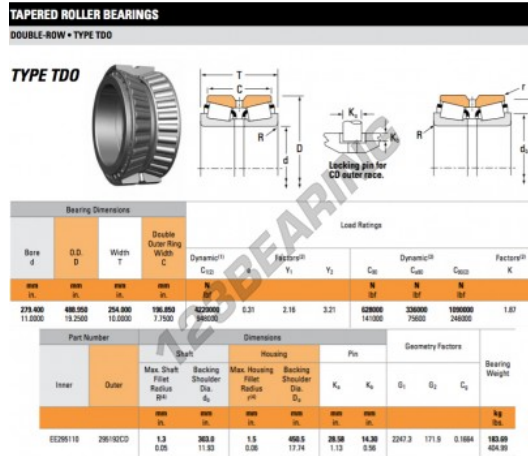

Tapered roller bearing EE295110-295192CD-TIMKEN - EE295110-295192CD-TIMKEN

<https://www.123bearing.com/bearing-housing/roller-bearing/tapered/ee295110-295192cd-timken>

PRODUCT FEATURES

Brand	TIMKEN
N° Ean13	3663952362601
Inside diameter	279.4 mm
Outside diameter	488.95 mm
Thickness	254 mm
Packaging	1