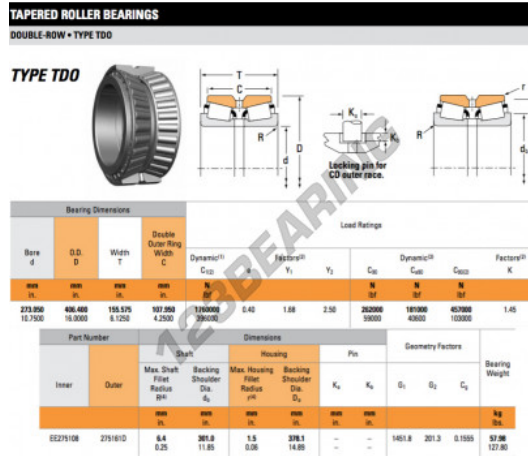

Tapered roller bearing EE275108-275161D-TIMKEN - EE275108-275161D-TIMKEN

<https://www.123bearing.com/bearing-housing/roller-bearing/tapered/ee275108-275161d-timken>

PRODUCT FEATURES

Brand	TIMKEN
N° Ean13	3663952362557
Inside diameter	273.05 mm
Outside diameter	406.4 mm
Thickness	155.575 mm
Packaging	1