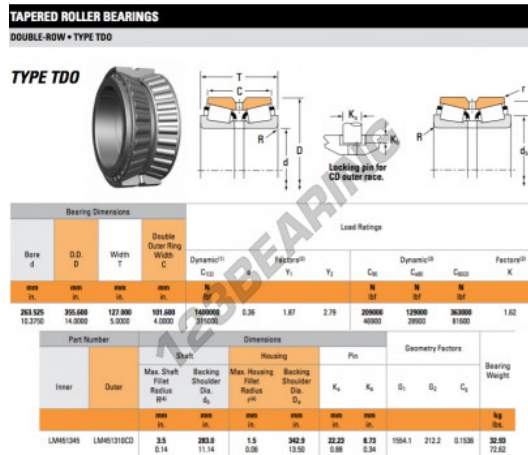

Tapered roller bearing LM451345-LM451310CD-TIMKEN - LM451345-LM451310CD-TIMKEN

<https://www.123bearing.com/bearing-housing/roller-bearing/tapered/lm451345-lm451310cd-timken>

PRODUCT FEATURES

Brand	TIMKEN
N° Ean13	3663952362465
Inside diameter	263.525 mm
Outside diameter	355.6 mm
Thickness	127 mm
Weight	34000 g
Packaging	1
Standard	No standard