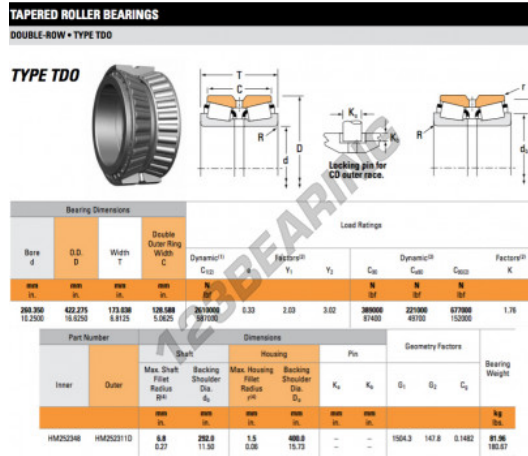

# Tapered roller bearing HM252348-HM252311D-TIMKEN - HM252348-HM252311D-TIMKEN

<https://www.123bearing.com/bearing-housing/roller-bearing/tapered/hm252348-hm252311d-timken>

## PRODUCT FEATURES

Brand	TIMKEN
N° Ean13	3663952362397
Inside diameter	260.35 mm
Inside diameter	10 1/4" inch
Outside diameter	422.275 mm
Outside diameter	16 5/8" inch
Thickness	173.038 mm
Thickness	6 13/16" inch
Packaging	1