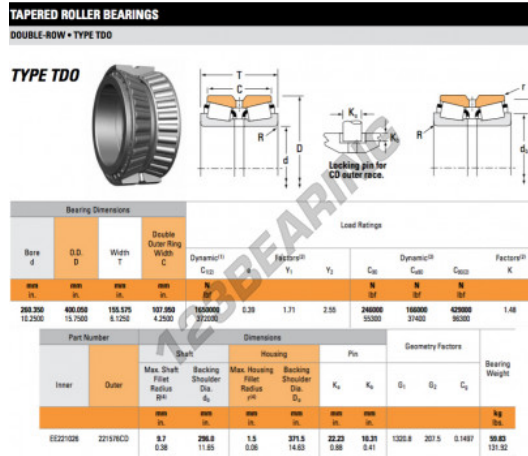

Tapered roller bearing EE221026-221576CD-TIMKEN - EE221026-221576CD-TIMKEN

<https://www.123bearing.com/bearing-housing/roller-bearing/tapered/ee221026-221576cd-timken>

PRODUCT FEATURES

Brand	TIMKEN
N° Ean13	3663952362250
Inside diameter	260.35 mm
Outside diameter	400.05 mm
Thickness	155.575 mm
Packaging	1