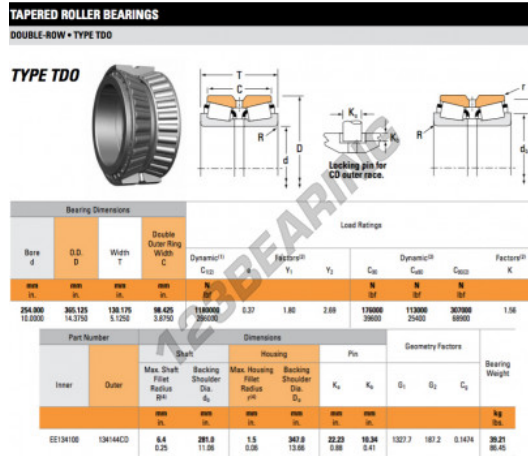

Tapered roller bearing EE134100-134144CD-TIMKEN - EE134100-134144CD-TIMKEN

<https://www.123bearing.com/bearing-housing/roller-bearing/tapered/ee134100-134144cd-timken>

PRODUCT FEATURES

Brand	TIMKEN
N° Ean13	3663952362120
Inside diameter	254 mm
Outside diameter	365.125 mm
Thickness	130.175 mm
Weight	3821 g
Packaging	1
Standard	No standard