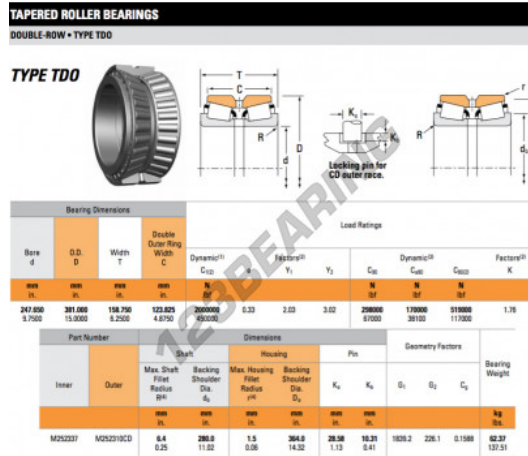

# Tapered roller bearing M252337-M252310CD-TIMKEN - M252337-M252310CD-TIMKEN

<https://www.123bearing.com/bearing-housing/roller-bearing/tapered/m252337-m252310cd-timken>

## PRODUCT FEATURES

Brand	TIMKEN
N° Ean13	3663952361505
Inside diameter	247.65 mm
Outside diameter	381 mm
Thickness	158.75 mm
Packaging	1

[contact@123bearing.com](mailto:contact@123bearing.com)

(646) 712 9672