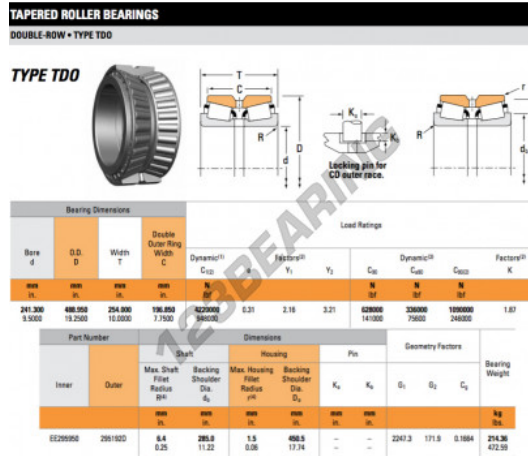

Tapered roller bearing EE295950-295192D-TIMKEN - EE295950-295192D-TIMKEN

<https://www.123bearing.com/bearing-housing/roller-bearing/tapered/ee295950-295192d-timken>

PRODUCT FEATURES

Brand	TIMKEN
N° Ean13	3663952361468
Inside diameter	241.3 mm
Outside diameter	488.95 mm
Thickness	254 mm
Packaging	1