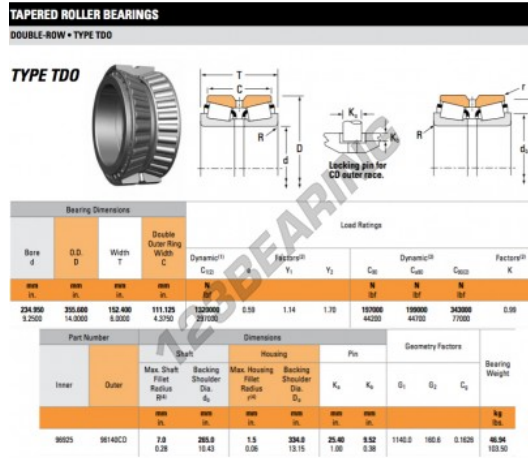

Tapered roller bearing 96925-96140CD-TIMKEN - 96925-96140CD-TIMKEN

https://www.123bearing.com/bearing-housing/roller-bearing/tapered/96925-96140cd-timken

PRODUCT FEATURES

Brand	TIMKEN
N° Ean13	3663952361123
Inside diameter	234.95 mm
Outside diameter	355.6 mm
Thickness	152.4 mm
Packaging	1