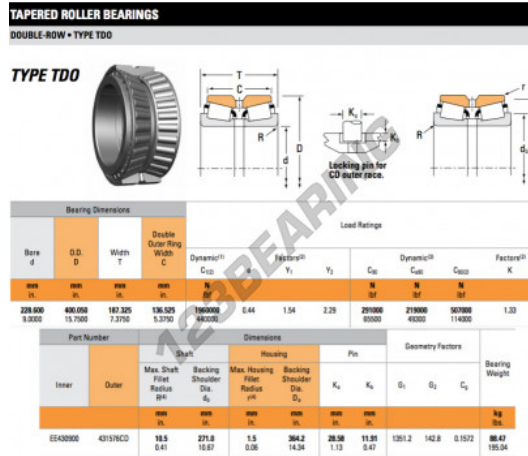

# Tapered roller bearing EE430900-431576CD-TIMKEN - EE430900-431576CD-TIMKEN

<https://www.123bearing.com/bearing-housing/roller-bearing/tapered/ee430900-431576cd-timken>

## PRODUCT FEATURES

|                  |               |
|------------------|---------------|
| Brand            | TIMKEN        |
| N° Ean13         | 3663952361031 |
| Inside diameter  | 228.6 mm      |
| Inside diameter  | 9" inch       |
| Outside diameter | 400.05 mm     |
| Outside diameter | 15 3/4" inch  |
| Thickness        | 187.325 mm    |
| Thickness        | 7 3/8" inch   |
| Weight           | 87324 g       |
| Packaging        | 1             |
| Standard         | No standard   |