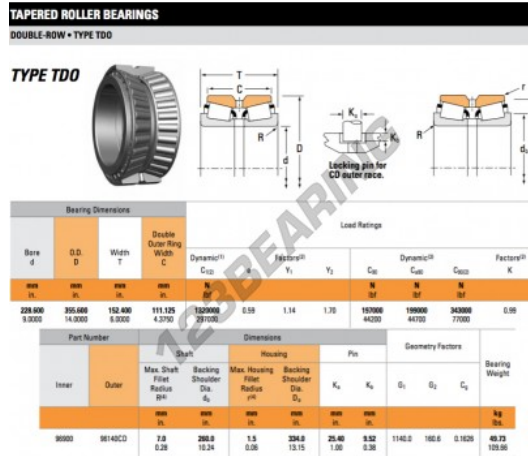

# Tapered roller bearing

## 96900-96140CD-TIMKEN - 96900-96140CD-TIMKEN

https://www.123bearing.com/bearing-housing/roller-bearing/tapered/96900-96140cd-timken

## PRODUCT FEATURES

Brand	TIMKEN
N° Ean13	3663952360980
Inside diameter	228.6 mm
Outside diameter	355.6 mm
Thickness	152.4 mm
Weight	49730 g
Packaging	1

[contact@123bearing.com](mailto:contact@123bearing.com)