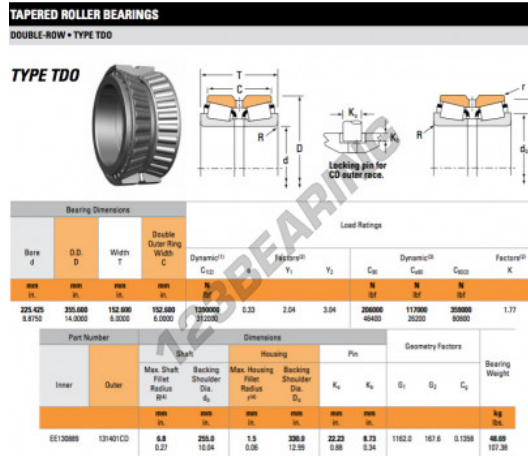

Tapered roller bearing EE130889-131401CD-TIMKEN - EE130889-131401CD-TIMKEN

<https://www.123bearing.com/bearing-housing/roller-bearing/tapered/ee130889-131401cd-timken>

PRODUCT FEATURES

Brand	TIMKEN
N° Ean13	3663952360928
Inside diameter	225.425 mm
Outside diameter	355.6 mm
Thickness	152.6 mm
Packaging	1