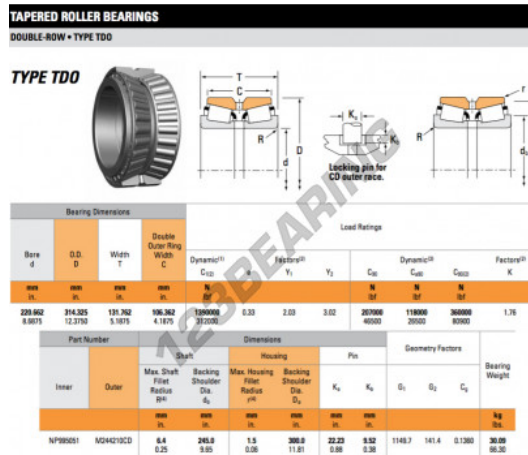

# Tapered roller bearing NP995051-M244210CD-TIMKEN - NP995051-M244210CD-TIMKEN

<https://www.123bearing.com/bearing-housing/roller-bearing/tapered/np995051-m244210cd-timken>

## PRODUCT FEATURES

Brand	TIMKEN
N° Ean13	3663952360911
Inside diameter	220.662 mm
Inside diameter	8 11/16" inch
Outside diameter	314.325 mm
Outside diameter	12 3/8" inch
Thickness	131.762 mm
Thickness	5 3/16" inch
Packaging	1