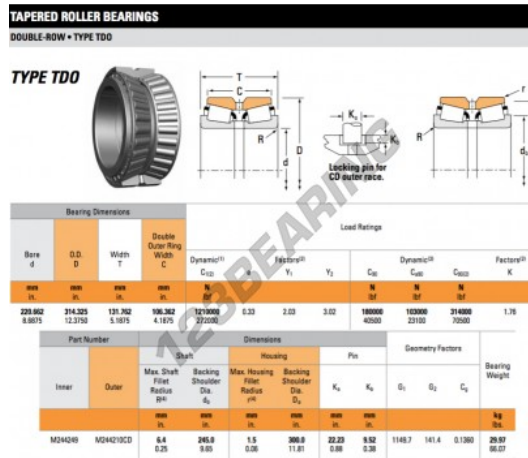

Tapered roller bearing M244249-M244210CD-TIMKEN - M244249-M244210CD-TIMKEN

<https://www.123bearing.com/bearing-housing/roller-bearing/tapered/m244249-m244210cd-timken>

PRODUCT FEATURES

Brand	TIMKEN
N° Ean13	3663952360904
Inside diameter	220.662 mm
Outside diameter	314.325 mm
Thickness	131.762 mm
Packaging	1