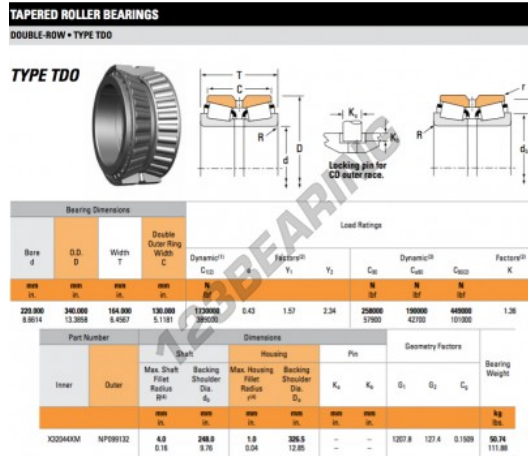

Tapered roller bearing X32044XM-NP099132-TIMKEN - X32044XM-NP099132-TIMKEN

<https://www.123bearing.com/bearing-housing/roller-bearing/tapered/x32044xm-np099132-timken>

PRODUCT FEATURES

Brand	TIMKEN
N° Ean13	3663952360881
Inside diameter	220 mm
Outside diameter	340 mm
Thickness	164 mm
Packaging	1