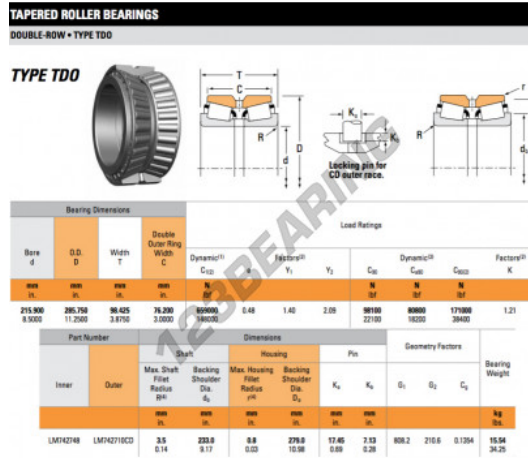

Tapered roller bearing LM742748-LM742710CD-TIMKEN - LM742748-LM742710CD-TIMKEN

<https://www.123bearing.com/bearing-housing/roller-bearing/tapered/lm742748-lm742710cd-timken>

PRODUCT FEATURES

Brand	TIMKEN
N° Ean13	3663952360805
Inside diameter	215.9 mm
Outside diameter	285.75 mm
Thickness	98.425 mm
Packaging	1