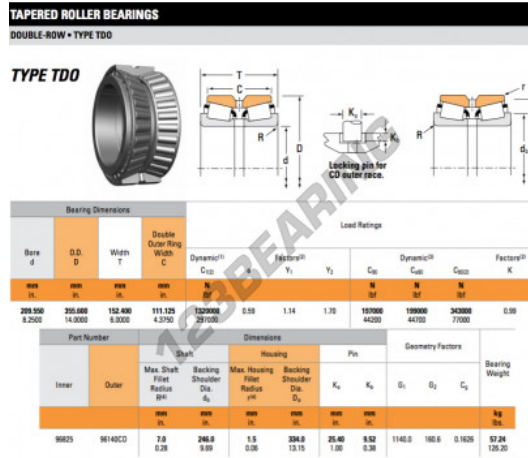

## Tapered roller bearing

### 96825-96140CD-TIMKEN - 96825-96140CD-TIMKEN

https://www.123bearing.com/bearing-housing/roller-bearing/tapered/96825-96140cd-timken

## PRODUCT FEATURES

Brand	TIMKEN
N° Ean13	3663952360782
Inside diameter	209.55 mm
Outside diameter	355.6 mm
Thickness	152.4 mm
Packaging	1

[contact@123bearing.com](mailto:contact@123bearing.com)

(646) 712 9672