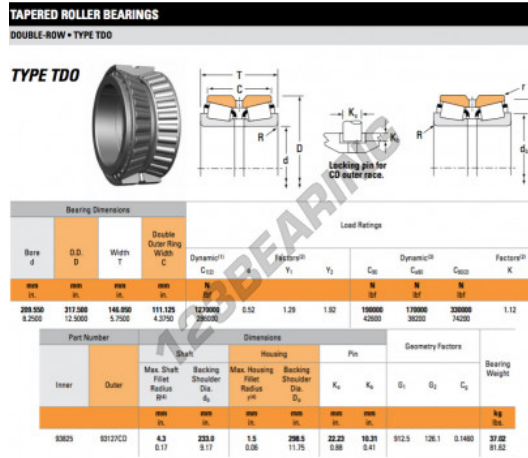

Tapered roller bearing 93825-93127CD-TIMKEN - 93825-93127CD-TIMKEN

https://www.123bearing.com/bearing-housing/roller-bearing/tapered/93825-93127cd-timken

PRODUCT FEATURES

Brand	TIMKEN
N° Ean13	3663952360744
Inside diameter	209.55 mm
Outside diameter	317.5 mm
Thickness	146.05 mm
Packaging	1