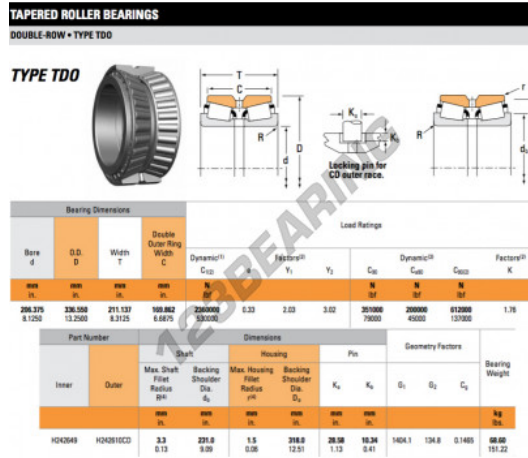

Tapered roller bearing H242649-H242610CD-TIMKEN - H242649-H242610CD-TIMKEN

<https://www.123bearing.com/bearing-housing/roller-bearing/tapered/h242649-h242610cd-timken>

PRODUCT FEATURES

Brand	TIMKEN
N° Ean13	3663952360720
Inside diameter	206.375 mm
Outside diameter	336.55 mm
Thickness	211.137 mm
Packaging	1