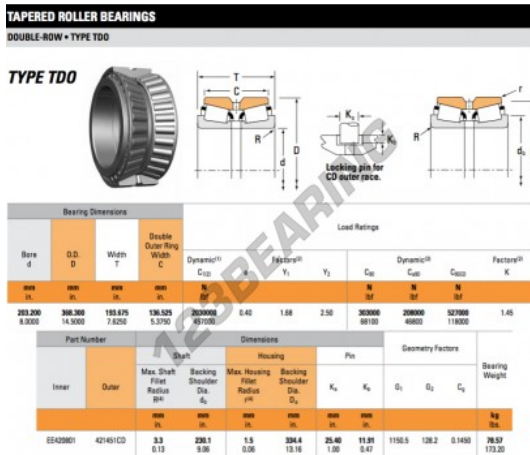

# Tapered roller bearing EE420801-421451CD-TIMKEN - EE420801-421451CD-TIMKEN

<https://www.123bearing.com/bearing-housing/roller-bearing/tapered/ee420801-421451cd-timken>

## PRODUCT FEATURES

Brand	TIMKEN
N° Ean13	3663952360676
Inside diameter	203.2 mm
Outside diameter	368.3 mm
Thickness	193.675 mm
Packaging	1

[contact@123bearing.com](mailto:contact@123bearing.com)

(646) 712 9672