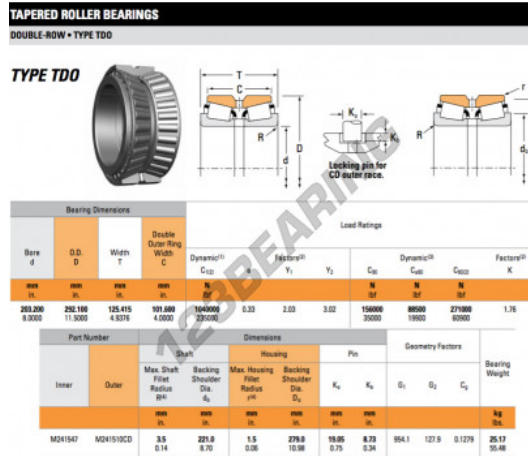

# Tapered roller bearing M241547-M241510CD-TIMKEN - M241547-M241510CD-TIMKEN

<https://www.123bearing.com/bearing-housing/roller-bearing/tapered/m241547-m241510cd-timken>

## PRODUCT FEATURES

Brand	TIMKEN
N° Ean13	3663952360638
Inside diameter	203.2 mm
Outside diameter	292.1 mm
Thickness	125.415 mm
Packaging	1

[contact@123bearing.com](mailto:contact@123bearing.com)

(646) 712 9672