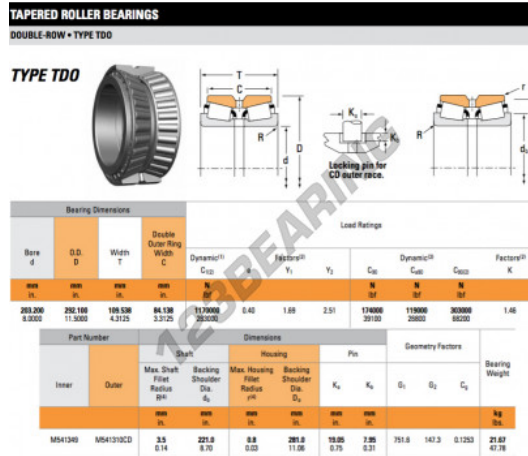

Tapered roller bearing M541349-M541310CD-TIMKEN - M541349-M541310CD-TIMKEN

<https://www.123bearing.com/bearing-housing/roller-bearing/tapered/m541349-m541310cd-timken>

PRODUCT FEATURES

Brand	TIMKEN
N° Ean13	3663952360621
Inside diameter	203.2 mm
Outside diameter	292.1 mm
Thickness	109.538 mm
Packaging	1