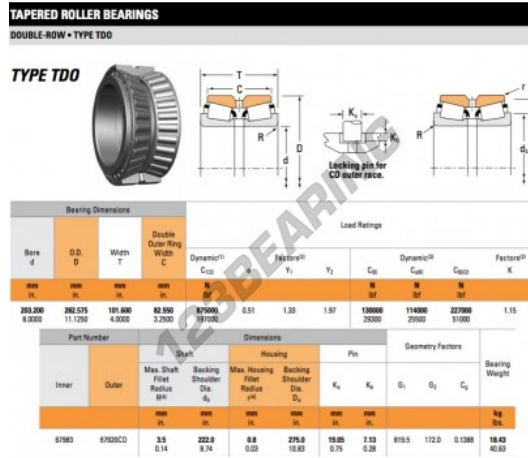

## Tapered roller bearing 67983-67920CD-TIMKEN - 67983-67920CD-TIMKEN

https://www.123bearing.com/bearing-housing/roller-bearing/tapered/67983-67920cd-timken

### PRODUCT FEATURES

Brand	TIMKEN
N° Ean13	3616060457431
Inside diameter	203.2 mm
Outside diameter	282.575 mm
Thickness	101.6 mm
Weight	18430 g
Packaging	1

[contact@123bearing.com](mailto:contact@123bearing.com)