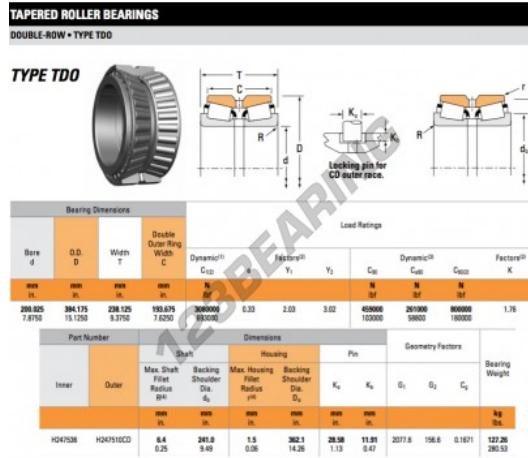

Tapered roller bearing H247536-H247510CD-TIMKEN - H247536-H247510CD-TIMKEN

<https://www.123bearing.com/bearing-housing/roller-bearing/tapered/h247536-h247510cd-timken>

PRODUCT FEATURES

Brand	TIMKEN
N° Ean13	3663952360607
Inside diameter	200.025 mm
Inside diameter	7 7/8" inch
Outside diameter	384.175 mm
Outside diameter	15 1/8" inch
Thickness	238.125 mm
Thickness	9 3/8" inch
Packaging	1