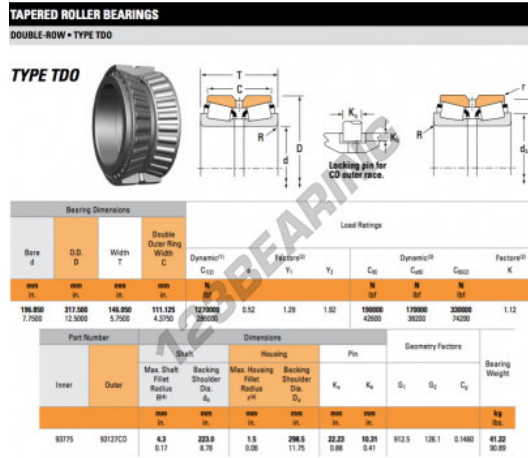

Tapered roller bearing 93775-93127CD-TIMKEN - 93775-93127CD-TIMKEN

https://www.123bearing.com/bearing-housing/roller-bearing/tapered/93775-93127cd-timken

PRODUCT FEATURES

Brand	TIMKEN
N° Ean13	3663952360553
Inside diameter	196.85 mm
Inside diameter	7 3/4" inch
Outside diameter	317.5 mm
Outside diameter	12 1/2" inch
Thickness	146.05 mm
Thickness	5 3/4" inch
Packaging	1