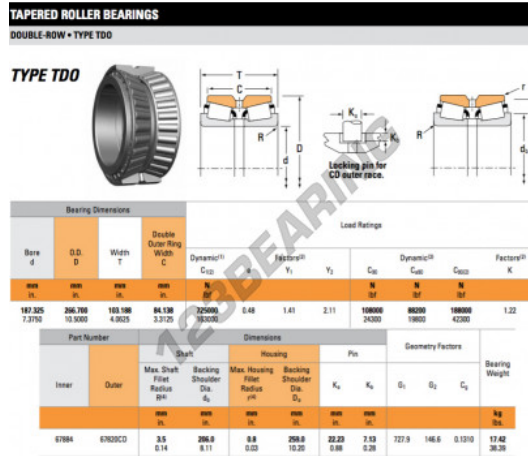

Tapered roller bearing 67884-67820CD-TIMKEN - 67884-67820CD-TIMKEN

https://www.123bearing.com/bearing-housing/roller-bearing/tapered/67884-67820cd-timken

PRODUCT FEATURES

Brand	TIMKEN
N° Ean13	3663952360478
Inside diameter	187.325 mm
Outside diameter	266.7 mm
Thickness	103.188 mm
Packaging	1