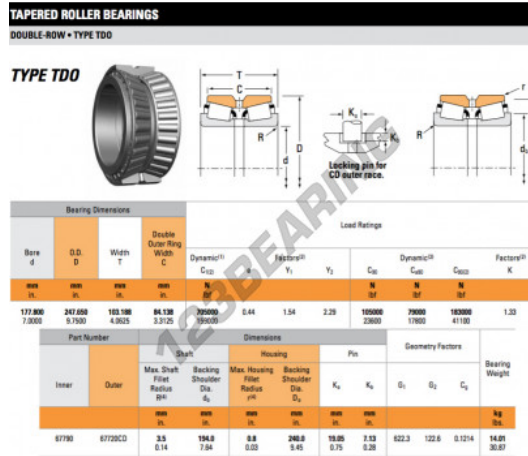

Tapered roller bearing 67790-67720CD-TIMKEN - 67790-67720CD-TIMKEN

https://www.123bearing.com/bearing-housing/roller-bearing/tapered/67790-67720cd-timken

PRODUCT FEATURES

| | |
|------------------|---------------|
| Brand | TIMKEN |
| N° Ean13 | 3663952360379 |
| Inside diameter | 177.8 mm |
| Outside diameter | 247.65 mm |
| Thickness | 103.188 mm |
| Packaging | 1 |