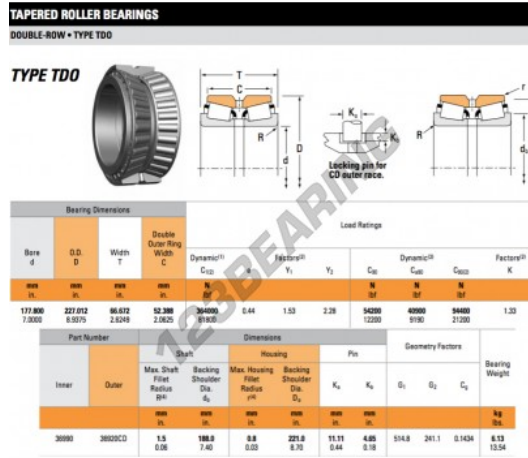

Tapered roller bearing 36990-36920CD-TIMKEN - 36990-36920CD-TIMKEN

https://www.123bearing.com/bearing-housing/roller-bearing/tapered/36990-36920cd-timken

PRODUCT FEATURES

Brand	TIMKEN
N° Ean13	3663952360362
Inside diameter	177.8 mm
Outside diameter	227.012 mm
Thickness	66.672 mm
Packaging	1