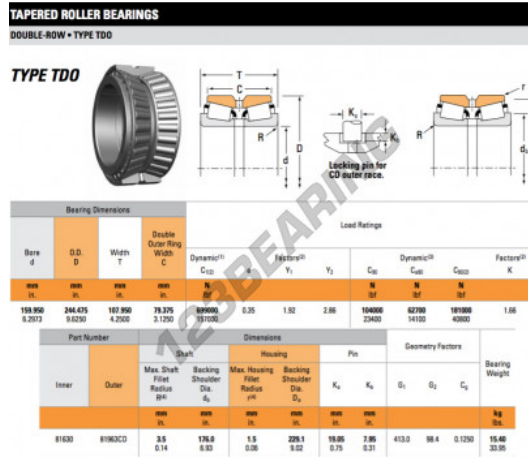

Tapered roller bearing 81630-81963CD-TIMKEN - 81630-81963CD-TIMKEN

https://www.123bearing.com/bearing-housing/roller-bearing/tapered/81630-81963cd-timken

PRODUCT FEATURES

Brand	TIMKEN
N° Ean13	3663952360218
Inside diameter	159.95 mm
Outside diameter	244.475 mm
Thickness	107.95 mm
Packaging	1