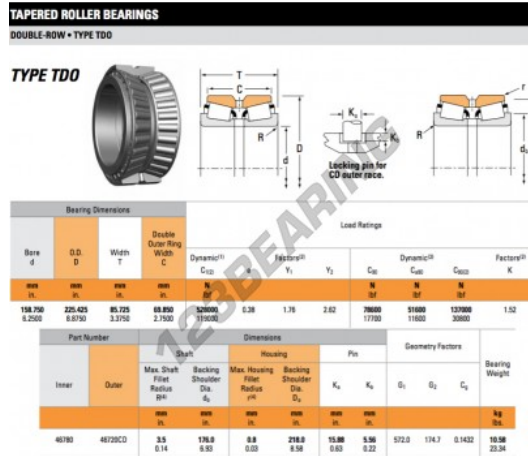

# Tapered roller bearing 46780-46720CD-TIMKEN - 46780-46720CD-TIMKEN

<https://www.123bearing.com/bearing-housing/roller-bearing/tapered/46780-46720cd-timken>

## PRODUCT FEATURES

Brand	TIMKEN
N° Ean13	3663952360195
Inside diameter	158.75 mm
Outside diameter	225.425 mm
Thickness	85.725 mm
Weight	10058 g
Packaging	1

[contact@123bearing.com](mailto:contact@123bearing.com)