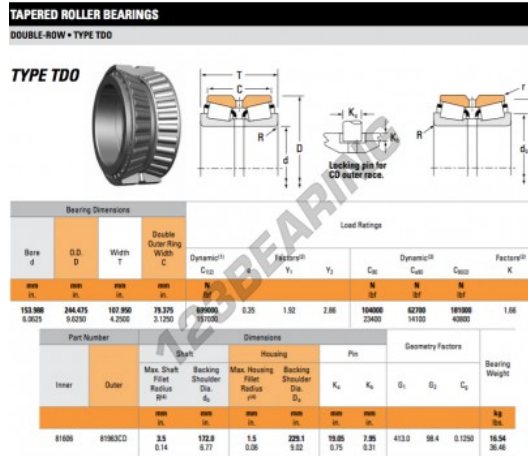

## Tapered roller bearing 81606-81963CD-TIMKEN - 81606-81963CD-TIMKEN

https://www.123bearing.com/bearing-housing/roller-bearing/tapered/81606-81963cd-timken

### PRODUCT FEATURES

Brand	TIMKEN
N° Ean13	3663952360188
Inside diameter	153.988 mm
Outside diameter	244.475 mm
Thickness	107.95 mm
Packaging	1

[contact@123bearing.com](mailto:contact@123bearing.com)

(646) 712 9672