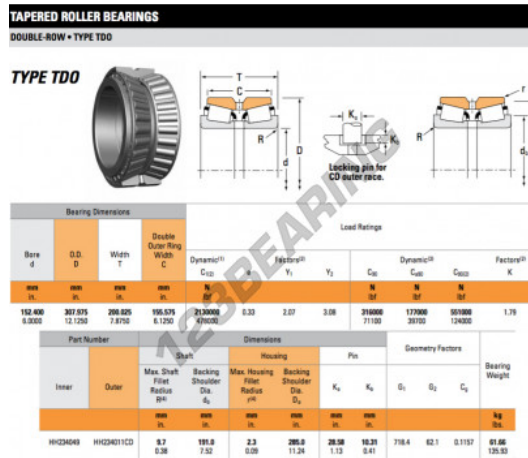

Tapered roller bearing HH234049-HH234011CD-TIMKEN - HH234049-HH234011CD-TIMKEN

<https://www.123bearing.com/bearing-housing/roller-bearing/tapered/hh234049-hh234011cd-timken>

PRODUCT FEATURES

Brand	TIMKEN
N° Ean13	3663952360171
Inside diameter	152.4 mm
Outside diameter	307.975 mm
Thickness	200.025 mm
Packaging	1