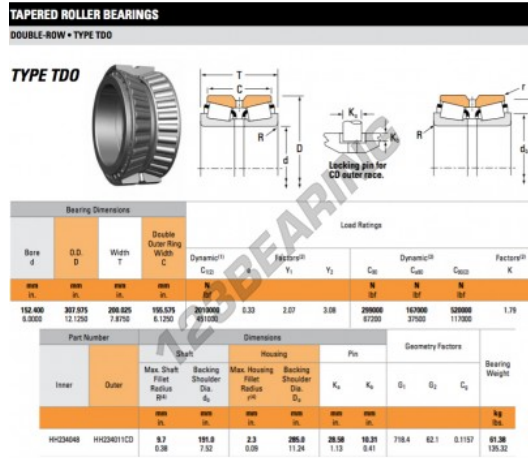

Tapered roller bearing HH234048-HH234011CD-TIMKEN - HH234048-HH234011CD-TIMKEN

<https://www.123bearing.com/bearing-housing/roller-bearing/tapered/hh234048-hh234011cd-timken>

PRODUCT FEATURES

Brand	TIMKEN
N° Ean13	3663952360164
Inside diameter	152.4 mm
Outside diameter	307.975 mm
Thickness	200.025 mm
Packaging	1