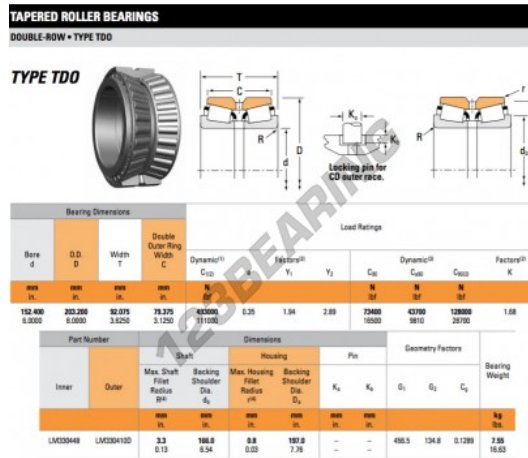

Tapered roller bearing LM330448-LM330410D-TIMKEN - LM330448-LM330410D-TIMKEN

<https://www.123bearing.com/bearing-housing/roller-bearing/tapered/lm330448-lm330410d-timken>

PRODUCT FEATURES

Brand	TIMKEN
N° Ean13	3663952360102
Inside diameter	152.4 mm
Inside diameter	6" inch
Outside diameter	203.2 mm
Outside diameter	8" inch
Thickness	92.075 mm
Thickness	3 5/8" inch
Packaging	1