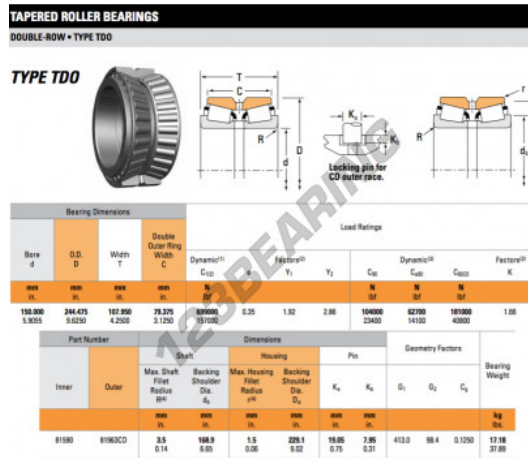

Tapered roller bearing 81590-81962CD-TIMKEN - 81590-81962CD-TIMKEN

https://www.123bearing.com/bearing-housing/roller-bearing/tapered/81590-81962cd-timken

PRODUCT FEATURES

Brand	TIMKEN
N° Ean13	3663952360089
Inside diameter	150 mm
Inside diameter	5.906" inch
Outside diameter	244.475 mm
Outside diameter	9 5/8" inch
Thickness	107.95 mm
Thickness	4 1/4" inch
Packaging	1