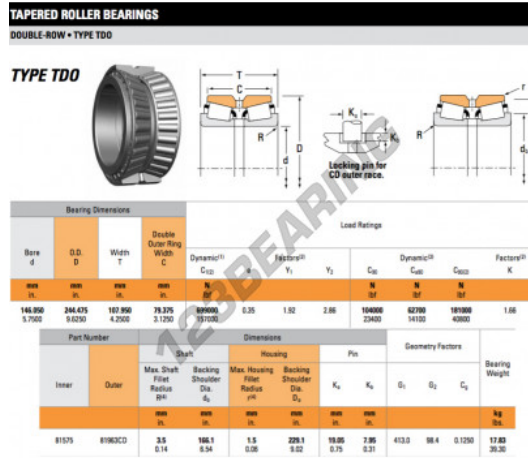

Tapered roller bearing 81575-81963CD-TIMKEN - 81575-81963CD-TIMKEN

https://www.123bearing.com/bearing-housing/roller-bearing/tapered/81575-81963cd-timken

PRODUCT FEATURES

Brand	TIMKEN
N° Ean13	3663952360027
Inside diameter	146.05 mm
Outside diameter	244.475 mm
Thickness	107.95 mm
Packaging	1