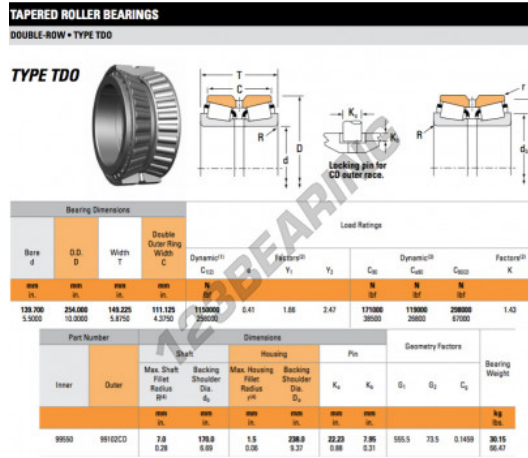

# Tapered roller bearing

## 99550-99102CD-TIMKEN - 99550-99102CD-TIMKEN

https://www.123bearing.com/bearing-housing/roller-bearing/tapered/99550-99102cd-timken

## PRODUCT FEATURES

Brand	TIMKEN
N° Ean13	3663952359892
Inside diameter	139.7 mm
Outside diameter	254 mm
Thickness	149.225 mm
Weight	30000 g
Packaging	-

[contact@123bearing.com](mailto:contact@123bearing.com)